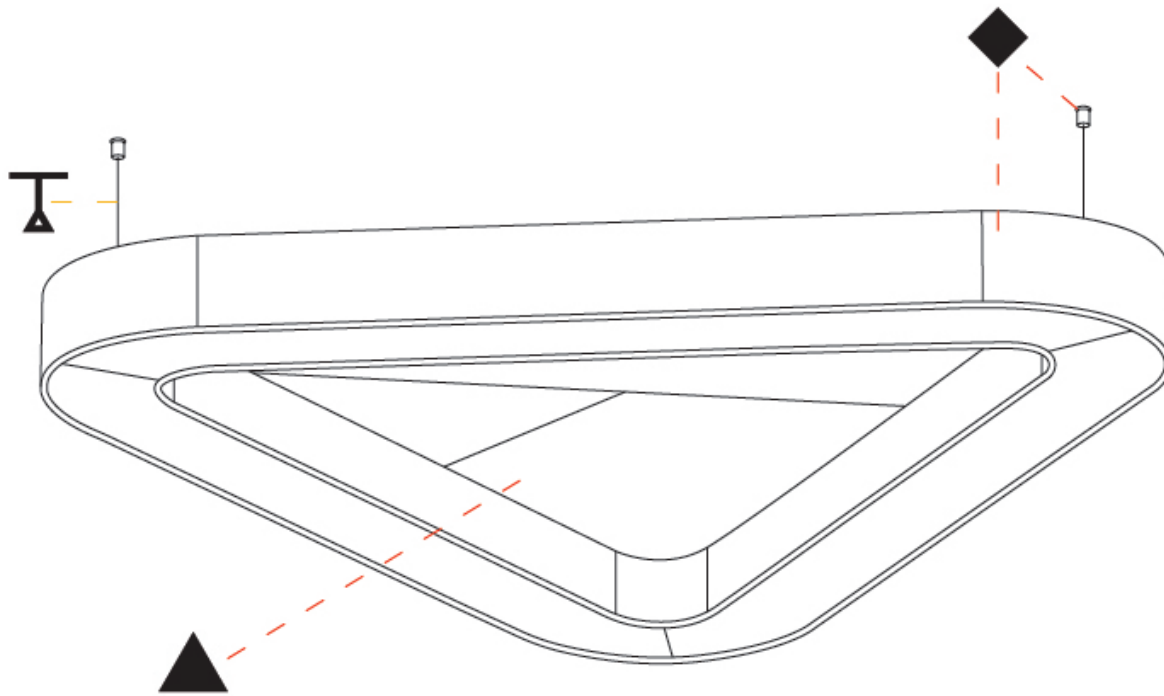

VICTORY ACOUSTIC SUSPENSION

A300746-

PROJECT
TYPE
SPECIFIER
QUANTITY
DATE